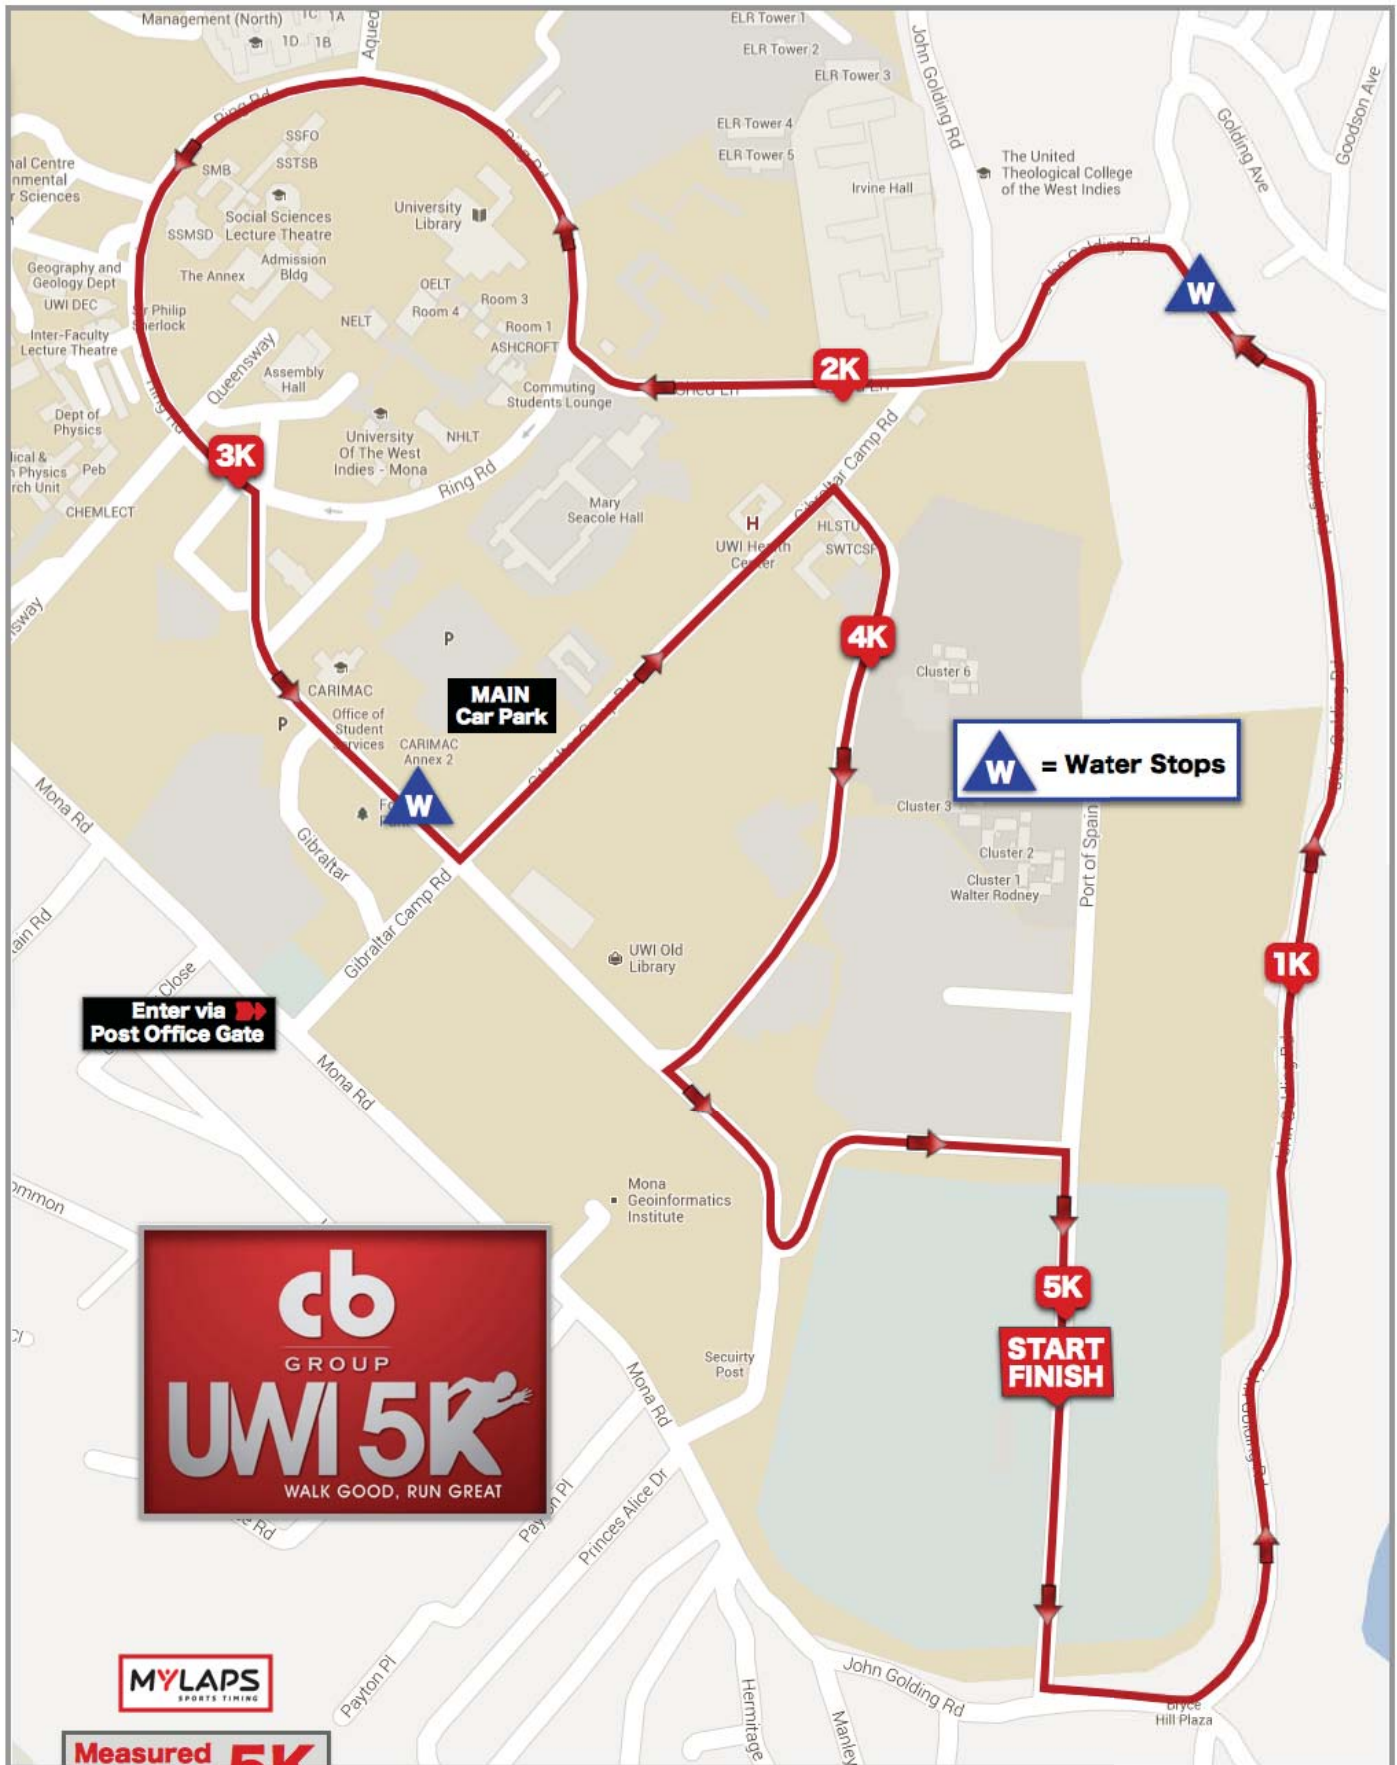

CB Group UWI 5K Run & Walk

UWI Mona Bowl | Race Start 7:00am

Access via Post Office Gate and parking lots will be closed to vehicular traffic between 6:30am and 8:00am.